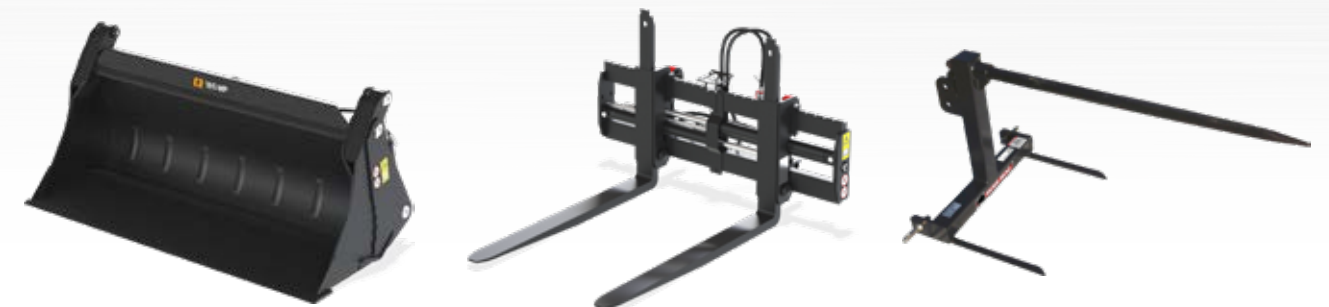

# ZETOR'S NEWEST LINE OF TRACTORS

---

M22HT Sub-Compact  
M25HT Sub-Compact  
M40SS Compact  
M40HT Compact

M40HTC Compact CAB  
M50SS Compact Utility  
M60SS Compact Utility  
M60HTC Compact Utility CAB

## ZETOR ATTACHMENTS

LOADER MODEL	ZL 20	ZL 25	ZL 40	ZL 60
Max Lift Height	71.3 inch	75.3 inch	101.4 inch	109.1 inch
Max Lift Height Level Attachment	53.9 inch	57.4 inch	93.7 inch	99.2 inch
Max Lift Cap @ Pivot Pins	617 Lbs.	772 Lbs.	2,235 Lbs.	2,478 Lbs.
Bucket Width	48 inch	54 inch	66 inch	72 inch
MFG 3rd Function	N/A			Optional
Warranty	12 Months			
BACKHOE MODEL	ZB 70	ZB 80	ZB 90	ZB 95
Digging Depth	77 inch	78 inch	89.7 inch	94.4 inch
Swing Arc	140 Degrees	180 Degrees		
Bucket Sizes, inch	9, 12, 16		9, 12, 16, 18	
Compatibility	M22HT Series	M25HT Series	M40 Series	M50/M60 Series
Warranty	12 Months			
MID-MOUNT MOWER	ZM 54	ZM 60	N/A	N/A
Cutting Width	54 in	60 inch	N/A	
Mower Drive	Mid-Direct			N/A
Compatibility	M22HT Series	M25HT Series	N/A	
Warranty	12 Months			N/A